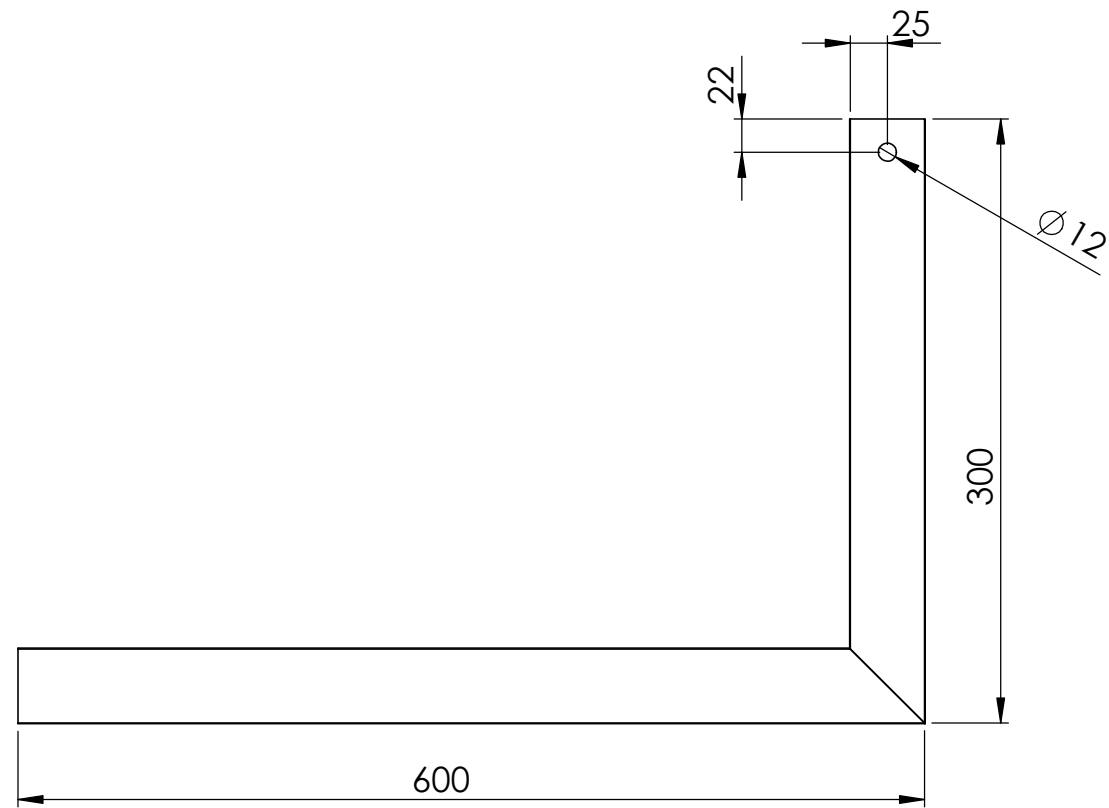

Vendor Ref:

Area (m2):

Units: Metric (mm & Kg)

Drawing No.:

Rev:

Scale: N/A

Soffit L bracket

Part No.

ITEM NO.	QTY.	DESCRIPTION	LENGTH
1	1	100x50x6.0 RHS	600
2	1	100x50x6.0 RHS	300

	Winter Gardenz Ltd PO Box 84 262, Westgate, Auckland 0657 New Zealand Phone: +64 9 838 6429 www.wintergardenz.co.nz	Description and Notes: Soffit L bracket	Material: RHS 100 x 50 x 6	Vendor:	Weight (Kg):	Design by: Peter Herrick	Date: 7/27/2022
			Finish:	Vendor Ref:	Area (m2):	Drawn by: C. Pasiona	Sheet: 2 of 2
			Scale: N/A	Drawing No.	Rev:		