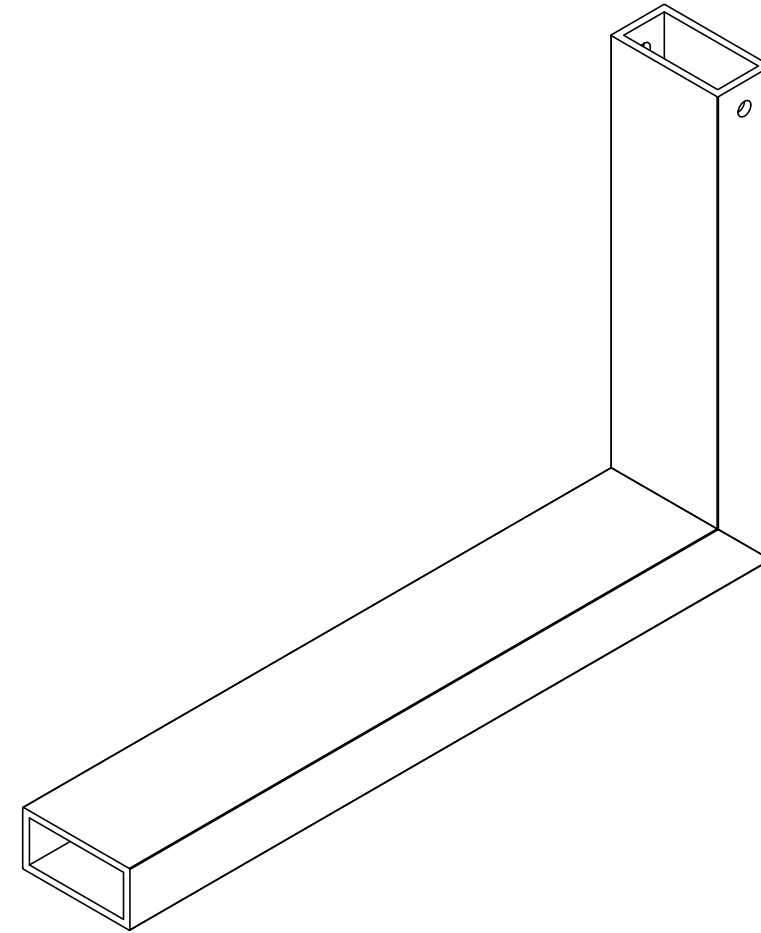

Vendor Ref:

Area (m2):

Units: Metric (mm & Kg)

Drawing No.:

Rev:

Scale: N/A

Soffit L bracket

Part No.

ITEM NO.	QTY.	DESCRIPTION	LENGTH
1	1	100x50x6.0 RHS	600
2	1	100x50x6.0 RHS	300

	Winter Gardenz Ltd PO Box 84 262, Westgate, Auckland 0657 New Zealand Phone: +64 9 838 6429 www.wintergardenz.co.nz	Description and Notes: Soffit L bracket	Material: RHS 100 x 50 x 6	Vendor:	Weight (Kg):	Design by: Peter Herrick	Date: 7/27/2022
			Finish:	Vendor Ref:	Area (m2):	Drawn by: C. Pasiona	Sheet: 2 of 2
			Scale: N/A	Drawing No.	Rev:		