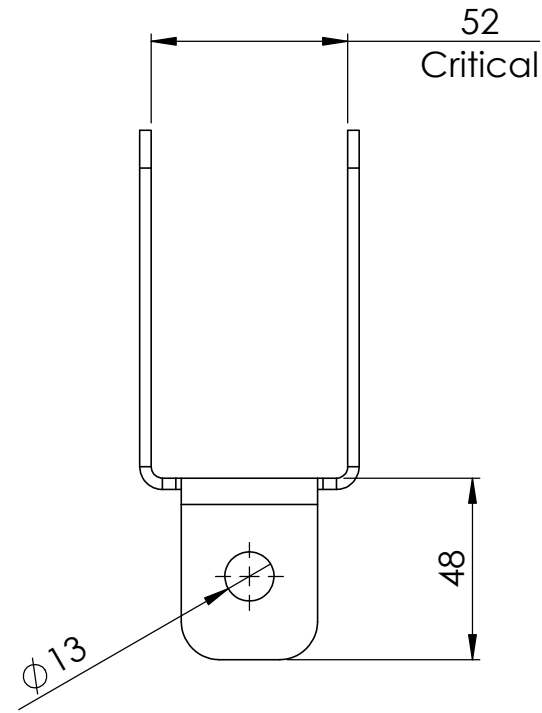

Post To Bearer Bracket - 100x50x6

Part No.

Winter Gardenz Ltd
 PO Box 84 262,
 Westgate, Auckland
 0657 New Zealand
 Phone: +64 9 838 6429
 www.wintergardenz.co.nz

Description and Notes: Post To Bearer Bracket - 100x50x6

Material:
3mm Galv

Vendor:

Weight (Kg):

Design by: Peter Herrick

Date: 7/27/2022

Drawn by: C. Pasiona

Sheet: 1 of 2

Finish:

Vendor Ref:

Area (m2):

Units: Metric (mm & Kg)

Drawing No.:

Rev:

Scale: N/A

Soffit L bracket

Part No.

ITEM NO.	QTY.	DESCRIPTION	LENGTH
1	1	100x50x6.0 RHS	600
2	1	100x50x6.0 RHS	300

	Winter Gardenz Ltd PO Box 84 262, Westgate, Auckland 0657 New Zealand Phone: +64 9 838 6429 www.wintergardenz.co.nz	Description and Notes: Soffit L bracket	Material: RHS 100 x 50 x 6	Vendor:	Weight (Kg):	Design by: Peter Herrick	Date: 7/27/2022
			Finish:	Vendor Ref:	Area (m2):	Drawn by: C. Pasiona	Sheet: 2 of 2
			Scale: N/A	Drawing No.	Rev:		