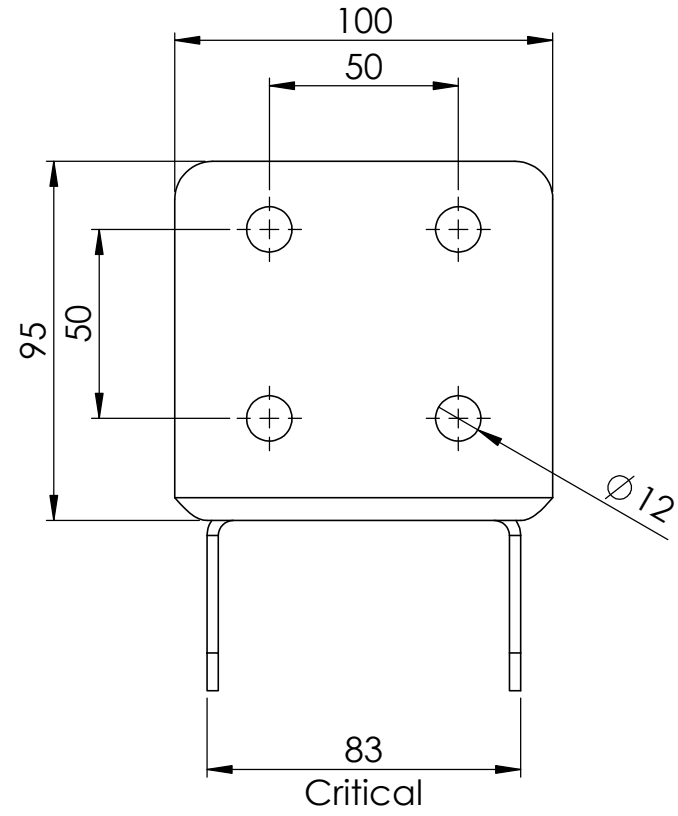

Post To Bearer Bracket - 100x50x6

Part No.

Winter Gardenz Ltd
 PO Box 84 262,
 Westgate, Auckland
 0657 New Zealand
 Phone: +64 9 838 6429
 www.wintergardenz.co.nz

Description and Notes: Post To Bearer Bracket - 100x50x6

Material:
3mm Galv

Vendor:

Weight (Kg):

Design by: Peter Herrick

Date: 7/27/2022

Drawn by: C. Pasiona

Sheet: 1 of 2

Finish:

Vendor Ref:

Area (m2):

Units: Metric (mm & Kg)

Drawing No.:

Rev:

Scale: N/A

Soffit L bracket

Part No.

ITEM NO.	QTY.	DESCRIPTION	LENGTH
1	1	100x50x6.0 RHS	600
2	1	100x50x6.0 RHS	300

	Winter Gardenz Ltd PO Box 84 262, Westgate, Auckland 0657 New Zealand Phone: +64 9 838 6429 www.wintergardenz.co.nz	Description and Notes: Soffit L bracket	Material: RHS 100 x 50 x 6	Vendor:	Weight (Kg):	Design by: Peter Herrick	Date: 7/27/2022
			Finish:	Vendor Ref:	Area (m2):	Drawn by: C. Pasiona	Sheet: 2 of 2
			Scale: N/A	Drawing No.	Rev:		