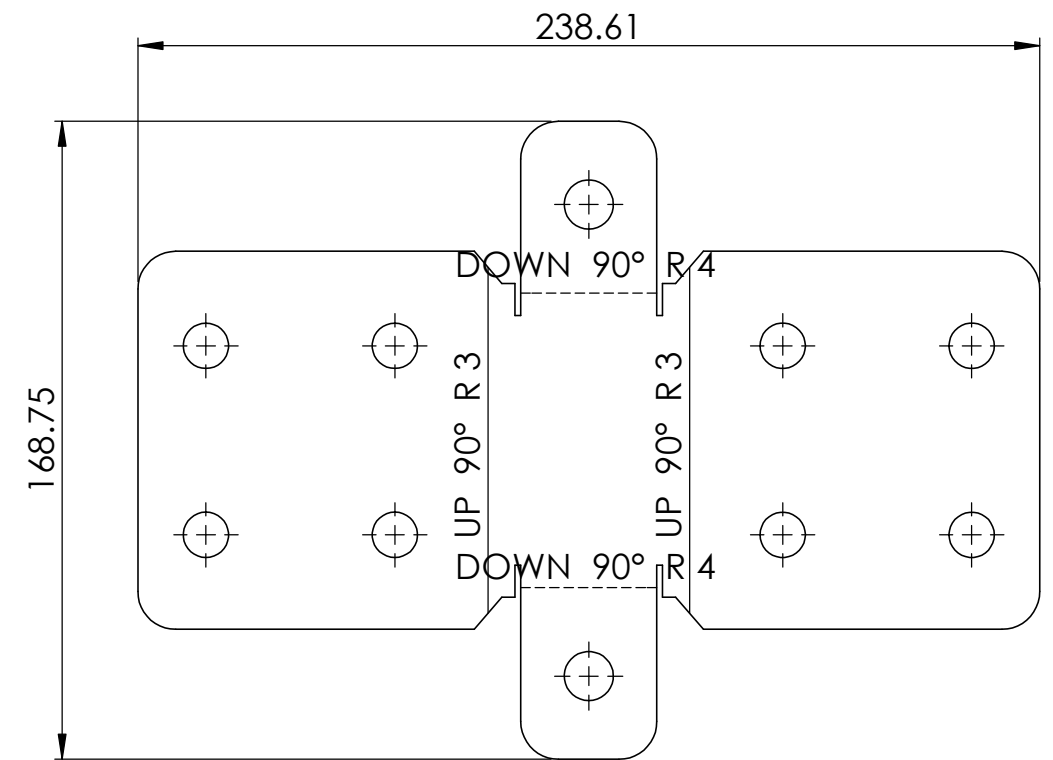

Post To Bearer Bracket - 100x50x6

Part No.

Winter Gardenz Ltd
 PO Box 84 262,
 Westgate, Auckland
 0657 New Zealand
 Phone: +64 9 838 6429
 www.wintergardenz.co.nz

Description and Notes: Post To Bearer Bracket - 100x50x6

Material:
3mm Galv

Vendor:

Weight (Kg):

Design by: Peter Herrick

Date: 7/27/2022

Drawn by: C. Pasiona

Sheet: 1 of 2

Finish:

Vendor Ref:

Area (m2):

Units: Metric (mm & Kg)

Drawing No.:

Rev:

Scale: N/A

Soffit L bracket

Part No.

ITEM NO.	QTY.	DESCRIPTION	LENGTH
1	1	100x50x6.0 RHS	600
2	1	100x50x6.0 RHS	300

	Winter Gardenz Ltd PO Box 84 262, Westgate, Auckland 0657 New Zealand Phone: +64 9 838 6429 www.wintergardenz.co.nz	Description and Notes: Soffit L bracket	Material: RHS 100 x 50 x 6	Vendor:	Weight (Kg):	Design by: Peter Herrick	Date: 7/27/2022
			Finish:	Vendor Ref:	Area (m2):	Drawn by: C. Pasiona	Sheet: 2 of 2
			Scale: N/A	Drawing No.	Rev:		