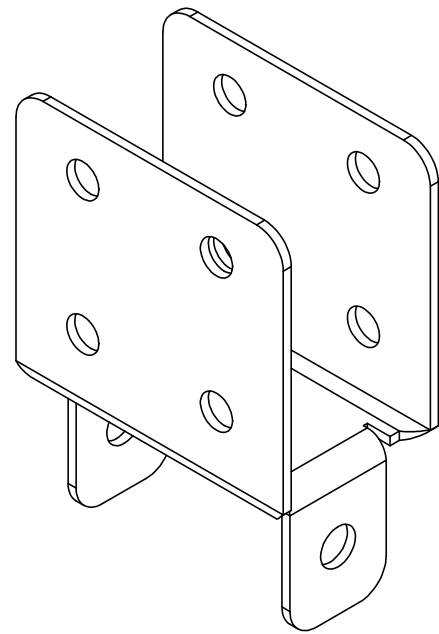

Post To Bearer Bracket - 100x50x6

Part No.

Winter Gardenz Ltd
 PO Box 84 262,
 Westgate, Auckland
 0657 New Zealand
 Phone: +64 9 838 6429
 www.wintergardenz.co.nz

Description and Notes: Post To Bearer Bracket - 100x50x6

Material:
3mm Galv

Vendor:

Weight (Kg):

Design by: Peter Herrick

Date: 7/27/2022

Drawn by: C. Pasiona

Sheet: 1 of 2

Finish:

Vendor Ref:

Area (m2):

Units: Metric (mm & Kg)

Drawing No.:

Rev:

Scale: N/A

Soffit L bracket

Part No.